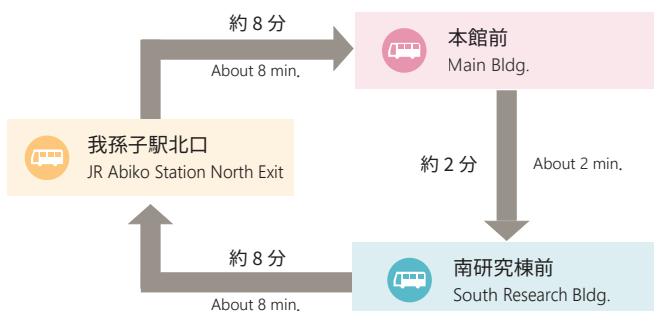

新：本館前止まり
This bus does not go to the South Research Bldg.

本館前発 我孫子駅北口行き
From Main Bldg. Bound for JR Abiko Station North Exit

8:08	8:28	8:48
9:08	9:28	9:48
10:08	10:28	

11:20～17:00 は北研究棟前発のバスをご利用ください。
During from 11:20 to 17:00, take the bus departing from the North Research Bldg.

17:30	17:50	
18:10	18:30	18:50
19:20	19:50	
20:10		

北研究棟前発 我孫子駅北口行き
From North Research Bldg. Bound for JR Abiko Station North Exit

8:08～10:28, 17:30～20:10 は、本館前発のバスをご利用ください。
During from 8:08 to 10:28, and during 17:30 to 20:10, take the bus departing from the Main Bldg.

11:20	11:50	
12:20	12:40	
13:30		
14:00	14:30	
15:00	15:40	
16:30		
17:00		

南研究棟前発 我孫子駅北口行き
From South Research Bldg. Bound for JR Abiko Station North Exit

8:12	8:32	8:52
9:12	9:32	9:52
10:12	10:32	
11:22	11:52	
12:22	12:42	
13:32		
14:02	14:32	
15:02	15:42	
16:32		
17:02	17:32	17:52
18:12	18:32	18:52
19:22	19:52	
20:12		

運行経路と所要時間 Route and Ride time

8:00～11:00 17:10～20:12

11:00～17:02

※一部、本館前止まりがございます。我孫子駅北口発の時刻表参照下さい。
Depending on the time, there is a stop in front of the Main Bldg.